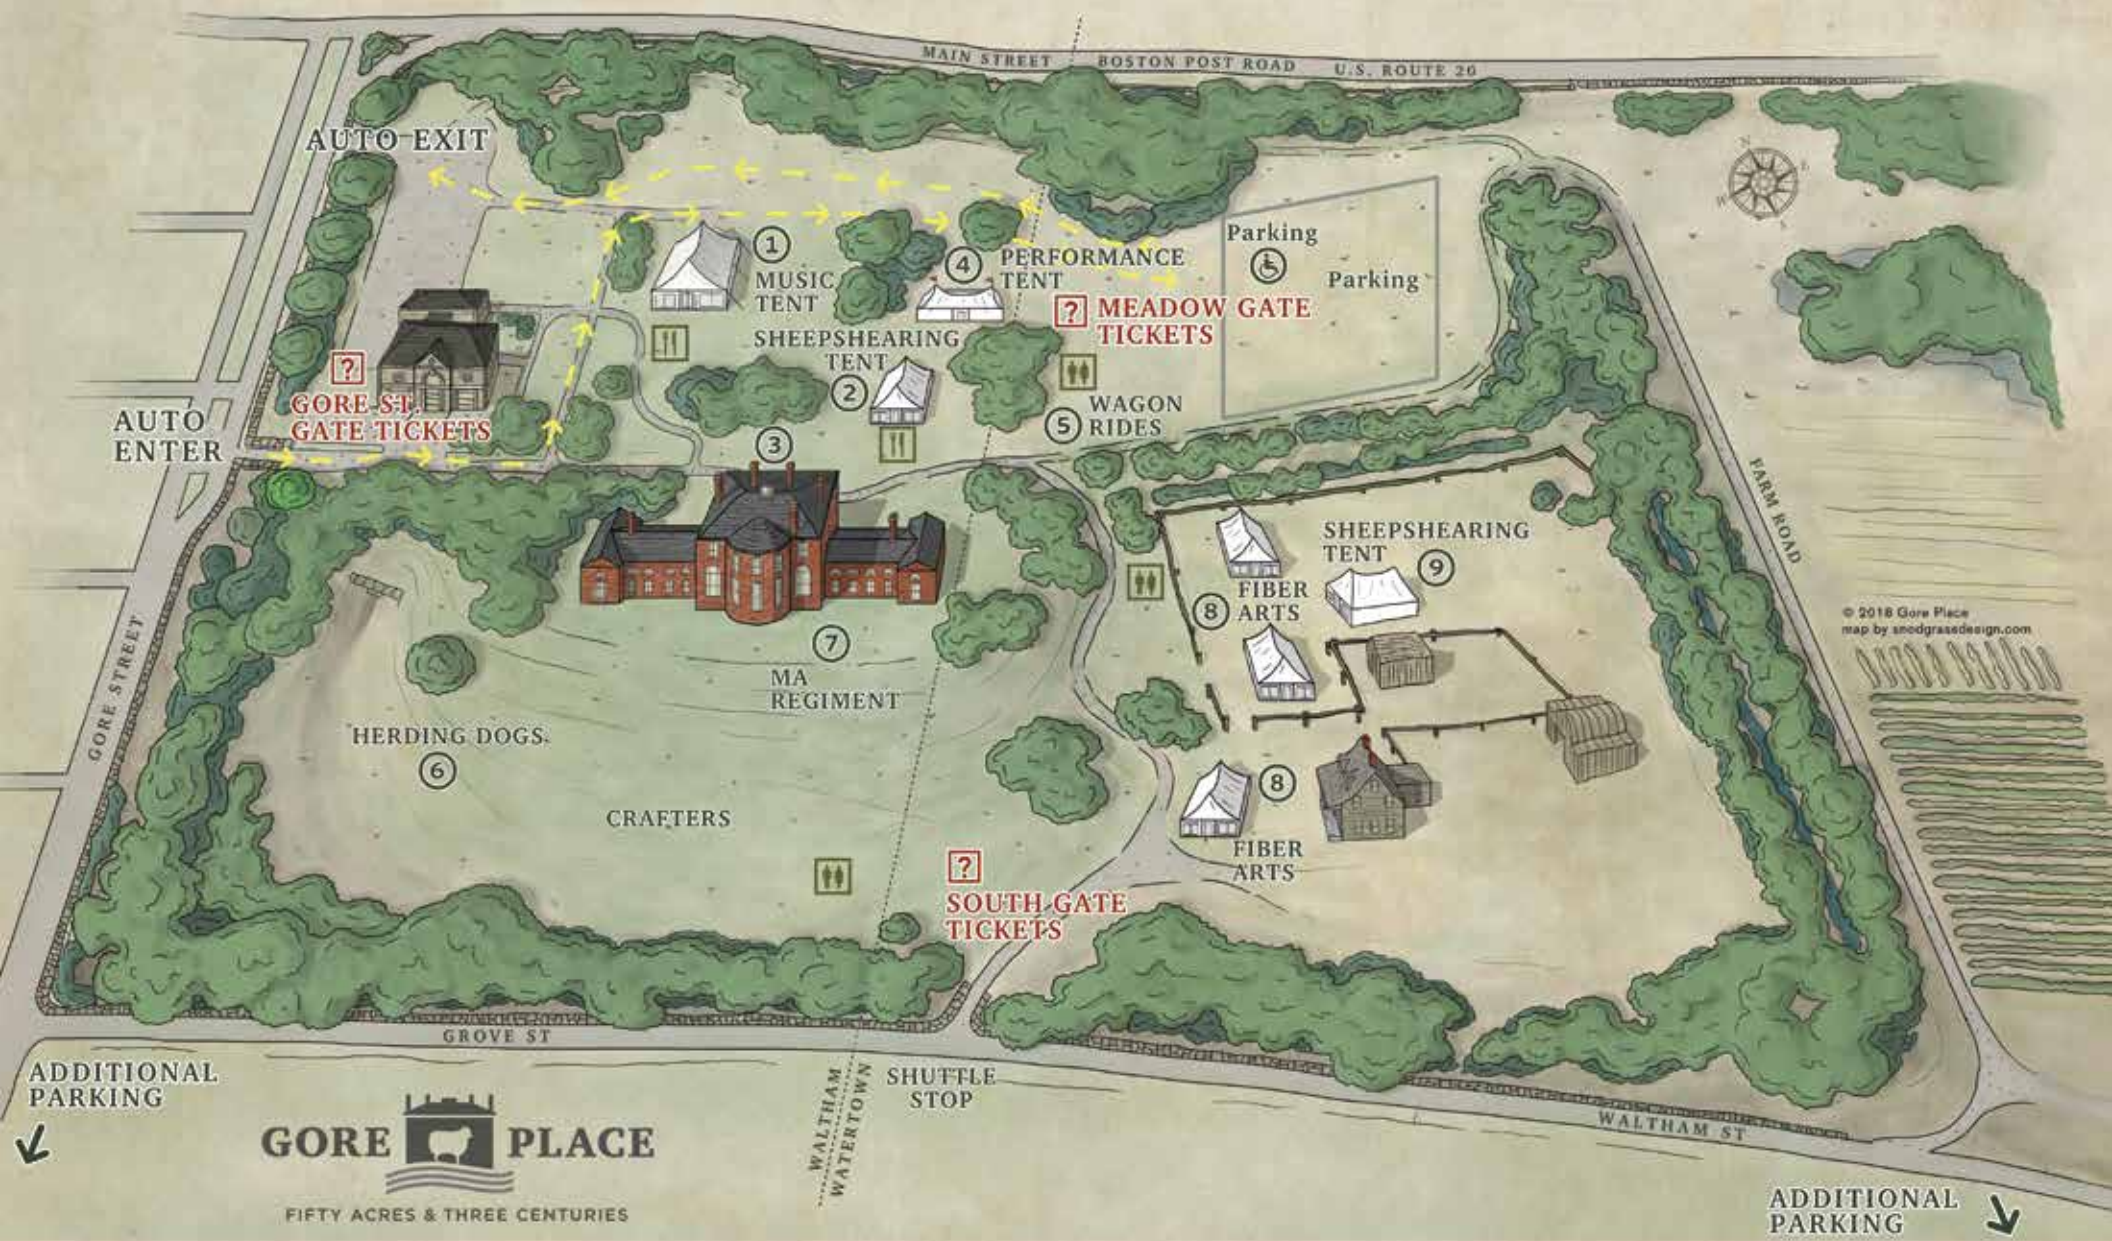

Learn more at goreplace.org

THANK YOU TO OUR SPONSORS!

SCHEDULE OF EVENTS

10 am - 5 pm

Gore Place Performance Tent #4 on map
 Family Friendly Dancing with Boston Scottish Fiddle Club
approx. 40 minutes 10:15, 11:15, 12:45

Music to start the day	10:00
Children's Drill	10:30
Parade around the grounds	11:00
Firing Procedure Demo and Music	11:30
Children's Drill	11:45
"Nooning"	12:00
Rounder's Game	1:00
Parade around the grounds	2:00
Firing Procedure Demo and Music	2:30
Children's Drill	2:45
Parade around the grounds	3:30
Firing Procedure Demo and Music	4:00
Children's Drill	4:15

All Day Activities:

Crafts Fair & Historic Crafters
 Electric Shearing #2 on map
 Traditional Blade Shearing #9 on map
 Morris Dancing various locations
 Fiber Arts #8 on map
 Wagon Rides (\$3 per person all ages) #5 on map
 Lacemaking Demo #3 on map
 1812 Marine Guard near #2 on map

(Note schedule subject to change.)

Snap us @goreplace Tag us #goreplace

52 Gore Street, Waltham, MA 02453 • www.goreplace.org

MAP LEGEND

- | | | | |
|-----------------------------------|--------------------|----------------------|-------------------------|
| ① Music Tent | ④ Performance Tent | ⑦ MA Regiment | ❓ Information & Tickets |
| ② Sheepshearing Tent | ⑤ Wagon Rides | ⑧ Fiber Arts | ♿ Restrooms |
| ③ Mansion Tours | ⑥ Herding Dogs | ⑨ Sheepshearing Tent | Food |
| ③ Information & Festival T-shirts | | | ♿ Accessible Parking |